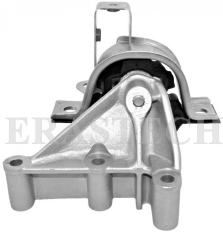

17114

Engine Mounting, Front

OEM NO

46767475

UYUMLU ARAÇLAR
DOBLO 1.2

17115

Engine Mounting

OEM NO