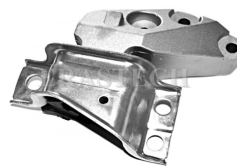

OEM NO

1363376080 1343241080 1358087080

71753299

UYUMLU ARAÇLAR
BOXER, JUMPER, DUCATO

14088

Engine Mounting